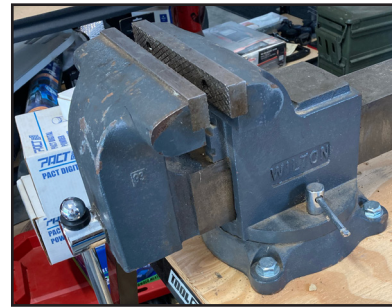

PISTOLS

- Tarus 9mm
- Smith & Wesson 629 Classic 44 Mag
- Walther 22 Mag
- Thompson Center Super 14 223 w/Scope
- Thompson Center Arms 45 Colt 410
- Witness 45 ACP
- Smith & Wesson Trail Boss 44 Mag
- Smith & Wesson 357 Mag Model 19-7
- Ruger 5R9C 9mm
- Glock 20 10mm Auto
- Smith & Wesson 22 Long
- Browning Buck Mark 22 LR
- Ruger LCP Max 380
- Tarus TX 22 LR